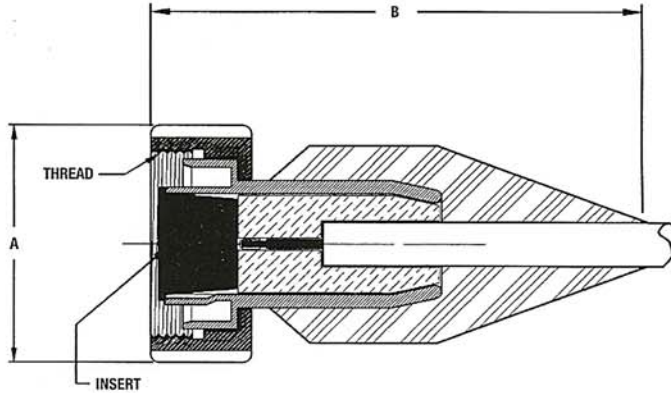

CONNECTOR, PLUG, STRAIGHT – MIL-C-24231

AMEKTE SCP PART NUMBER	MILITARY PART NUMBER	SYMBOL NUMBER	"A" DIM	"B" DIM	THREAD UN-2B	INSERT (SOCKET)
CP1413-3	M24231/1-001	713	2.00	5.21	1.688-12	3 EA. #16
CP1413-4	M24231/1-002	713.6	2.00	5.21	1.688-12	4 EA. #16
CP1413-5	M24231/1-003	N/A	2.00	5.21	1.688-12	5 EA. #16
CP1414-7	M24231/3-001	713.1	2.50	5.21	2.000-12	7 EA. #16
CP1414-9	M24231/3-002	713.7	2.50	5.21	2.000-12	9 EA. #16
CP1415-6	N/A	N/A	3.37	6.09	2.750-12	6 EA. #16
CP1415-14	M24231/4-001	713.2	3.37	6.09	2.750-12	14 EA. #16
CP1415-24	M24231/4-002	713.3	3.37	6.09	2.750-12	24 EA. #16
CP1415-30	M24231/4-003	713.4	3.37	6.09	2.750-12	30 EA. #16
CP1415-40	M24231/4-004	713.10	3.37	6.09	2.750-12	40 EA. #16
CP1414-3	M24231/23-001	713.9	2.50	5.21	2.000-12	3 EA. #12

CONFIGURATIONS AVAILABLE

3 EACH #16

4 EACH #16

5 EACH #16

3 EACH #12

7 EACH #16

9 EACH #16

14 EACH #16